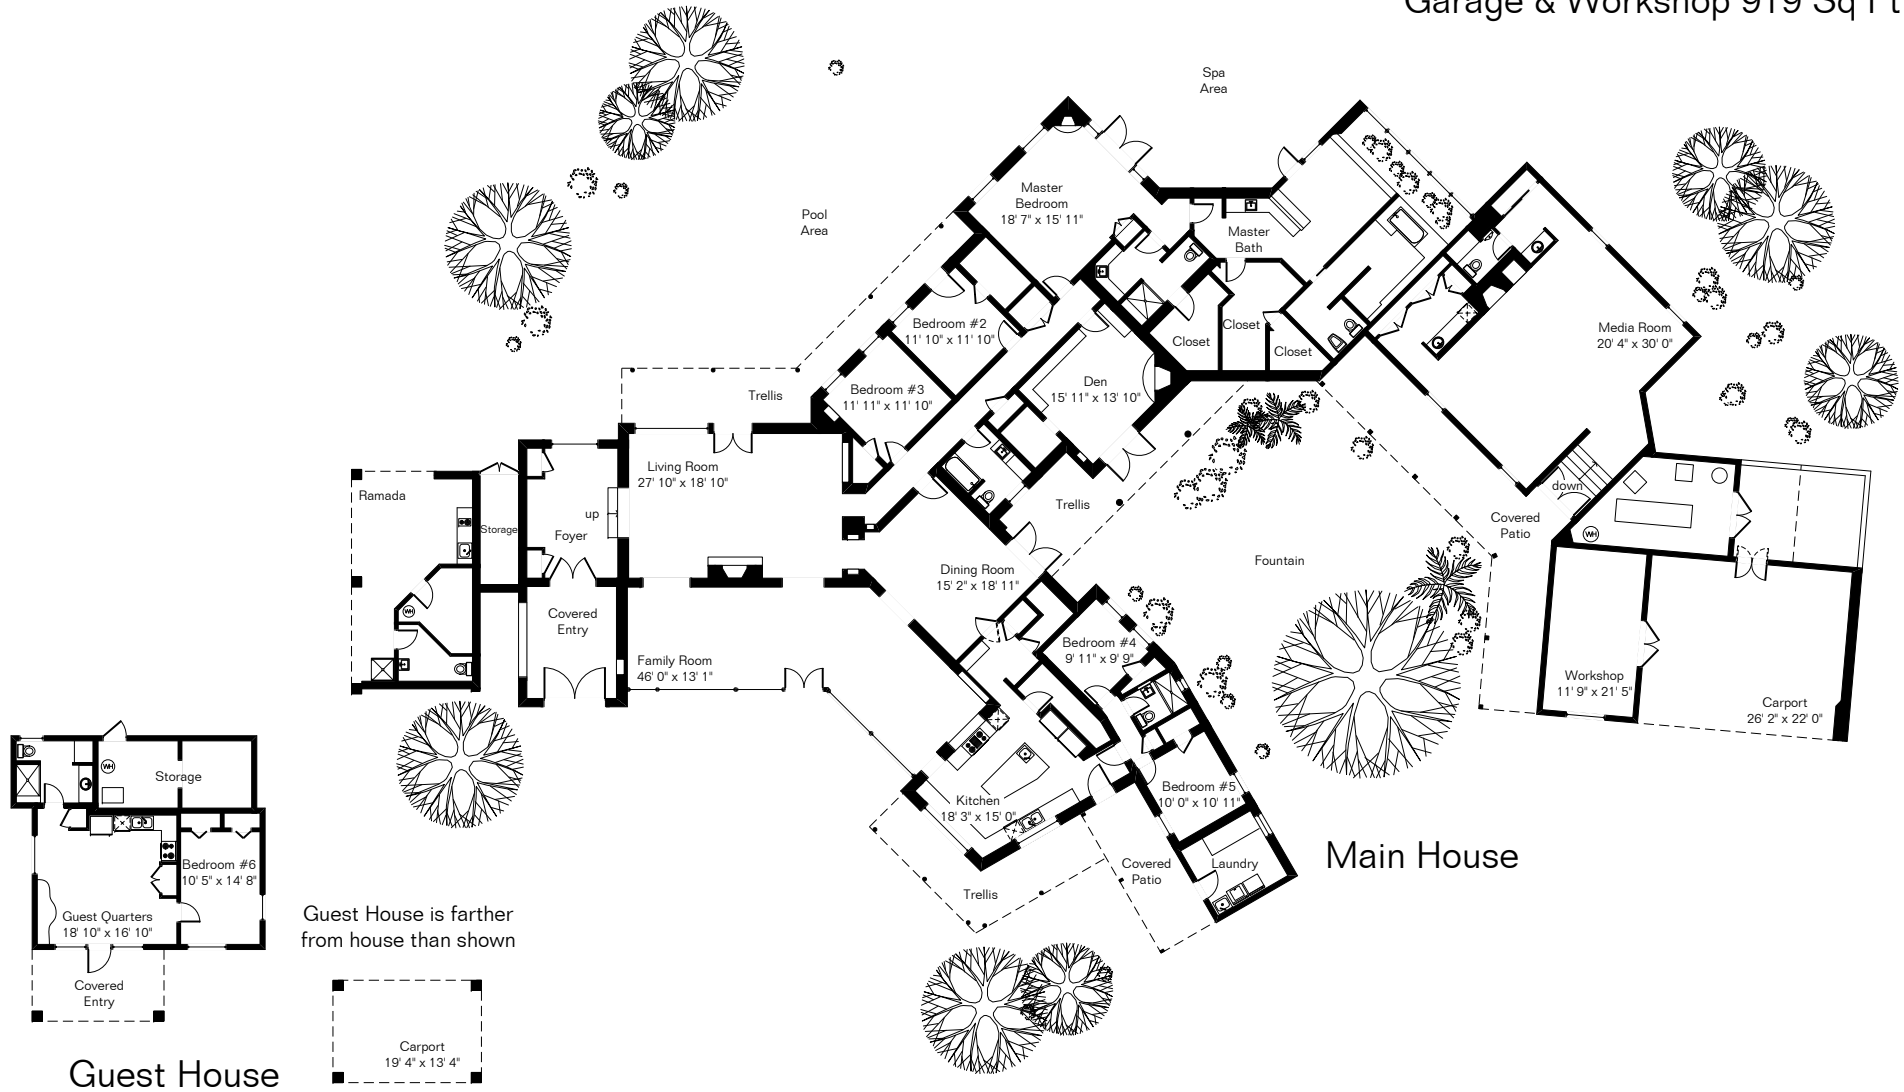

The square footages and room size information are deemed to be reliable but are not guaranteed and should be independently verified.

Call Listing Agent

Main House 6,528 Sq Ft
 Guest House 665 Sq Ft
 Total Living Area 7,193 Sq Ft
 Garage & Workshop 919 Sq Ft

Site Visit April 2007

Copyright 2014 Floor Plans First! LLC
 All Rights Reserved.